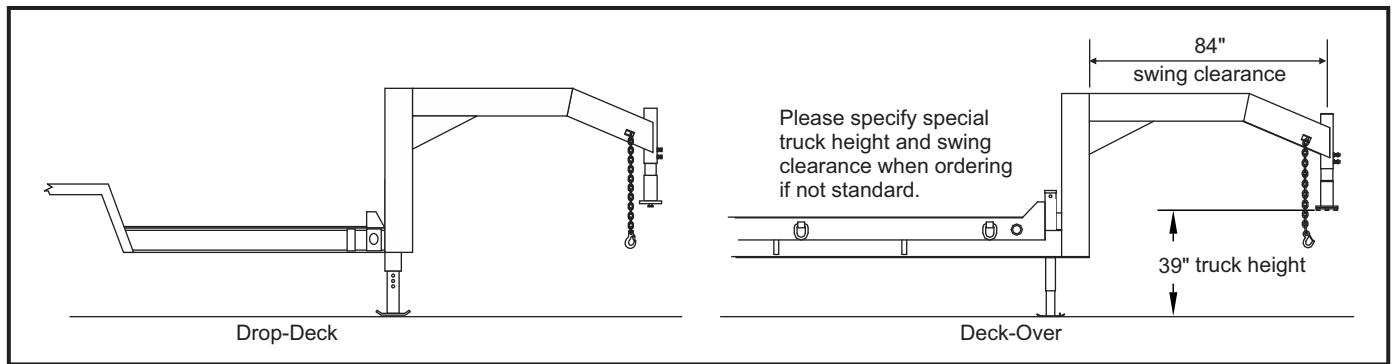

1. **AVAILABLE ON:**
2. Drop-Deck models 9K and up
   - Drop-Deck Tilt models 9K and up
   - Hydraulic Dump models 5K and up

- Deck-Over models 9K-30K
- Deck-Over Tilt models 12K-30K
- Deck-Over Air Tilt models 24K

STANDARD EQUIPMENT

- Adjustable hitch height
- Single parking jack
- Weather resistant sealed modular wiring
- Registration holder
- Tool tray with lid
- Safety chains with hooks
- Rust inhibiting primer
- Durable, rust inhibiting top coat
- Die-cut UV resistant vinyl decals
- D.O.T. approved conspicuity tape
- RV electrical plug
- Color: Match trailer

OPTIONAL EQUIPMENT

- Swing clearance per customer spec
- Fifth-wheel coupler
- Inverted fifth-wheel coupler
- Gooseneck mounted winch
- Dual parking jacks

*Payload capacity is calculated by taking the GVWR and subtracting the trailer weight. Listed GVWR, weights, and dimensions are for reference only. Manufacturer reserves the right to change models and specifications as they see fit. See our web site or your local authorized dealer for more information.

towmaster.com
800-462-4517
©Monroe Towmaster, LLC - 0218